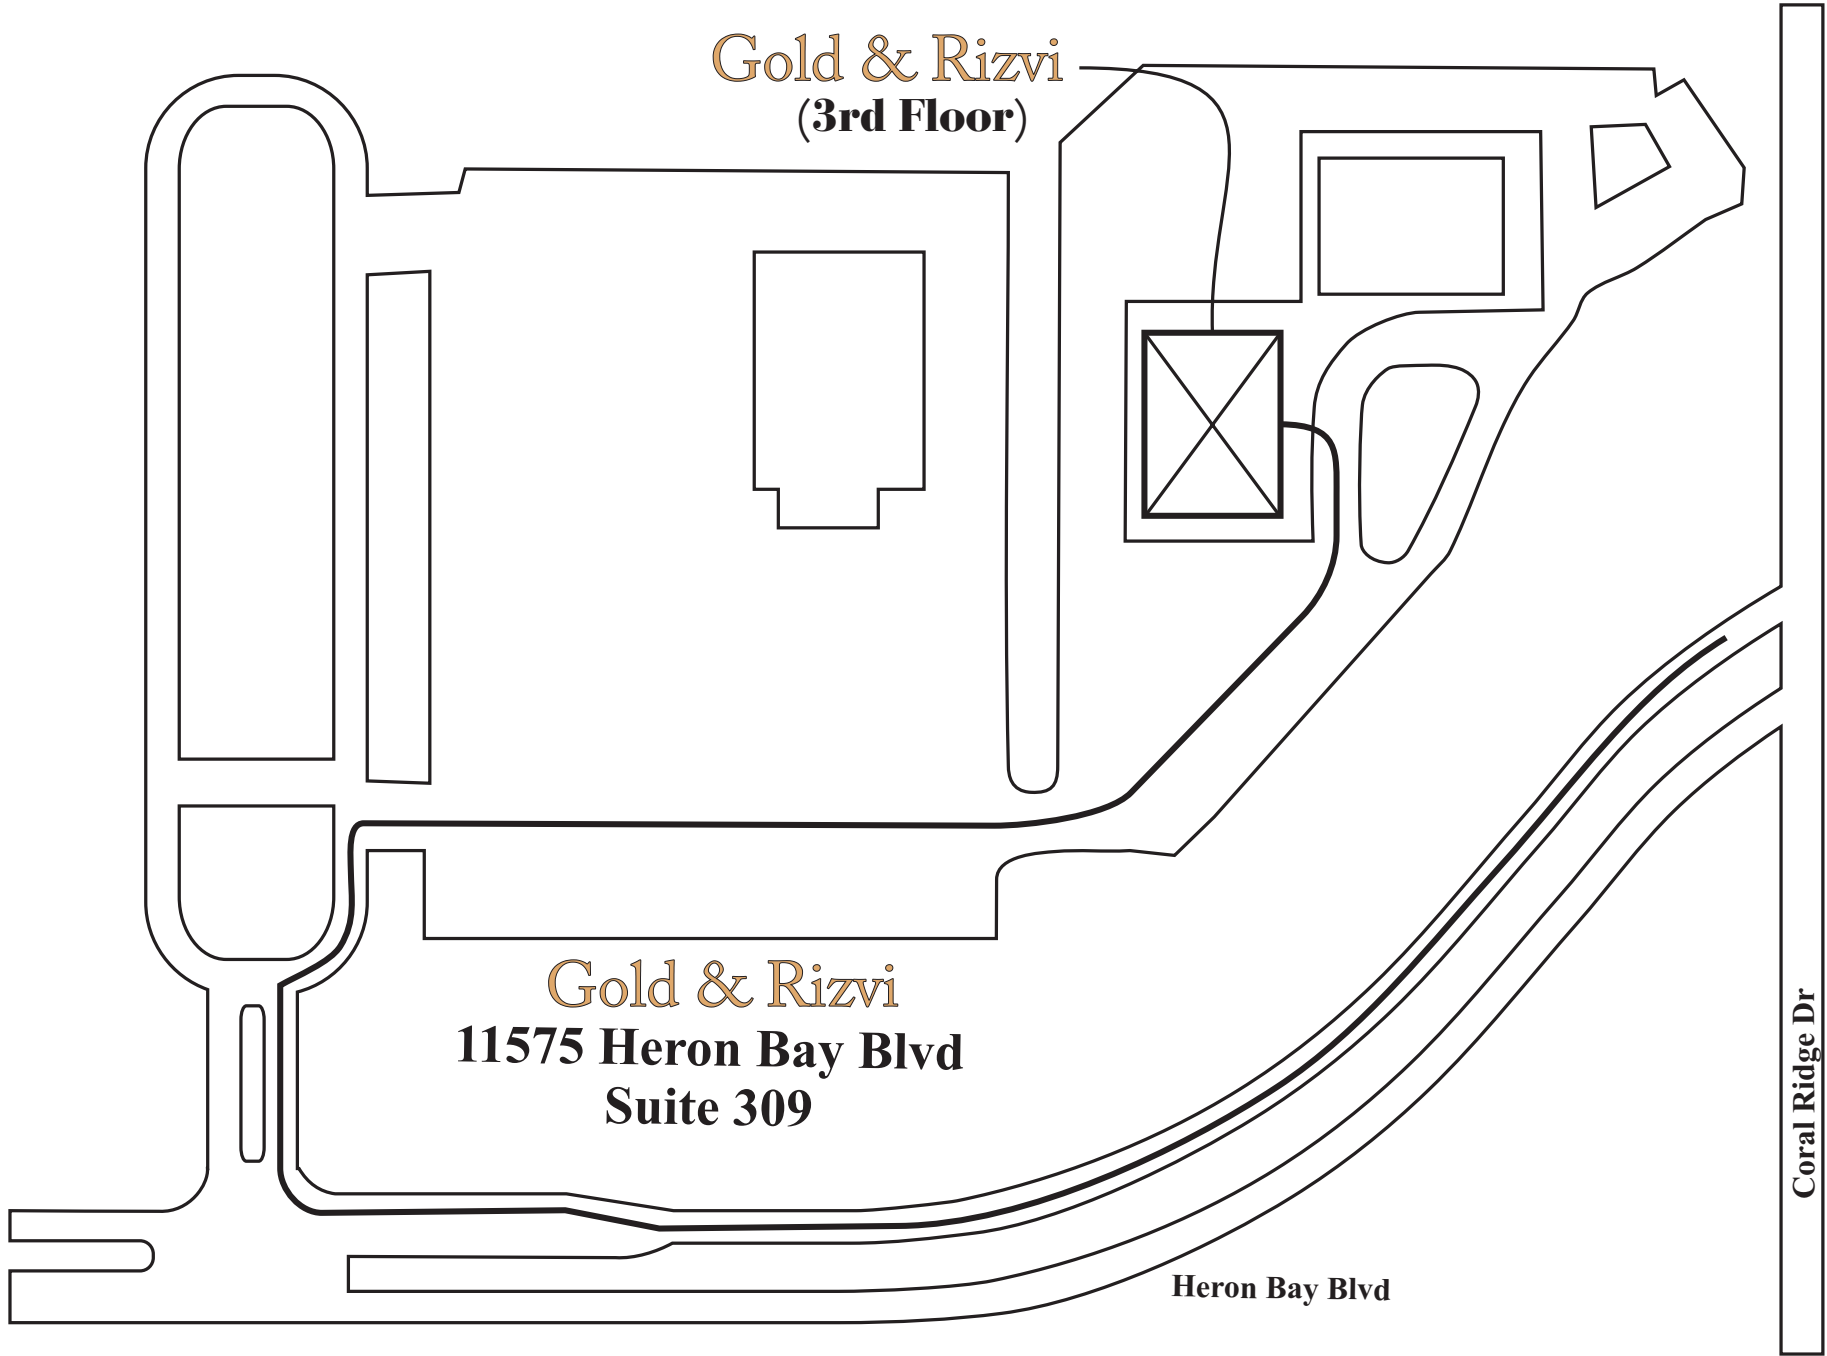

Sample Road

Sawgrass Expy

Gold & Rizvi
(3rd Floor)

Gold & Rizvi
11575 Heron Bay Blvd
Suite 309

Heron Bay Blvd

Coral Ridge Dr

Directions

From the North / East

I-95 to SW 10th St / Sawgrass Expressway - West

FL Turnpike to Sawgrass Expressway - West

Exit Coral Ridge Drive - North (Right)

Heron Bay Blvd - West (Left)

First Right into the Complex

Follow Map to Building